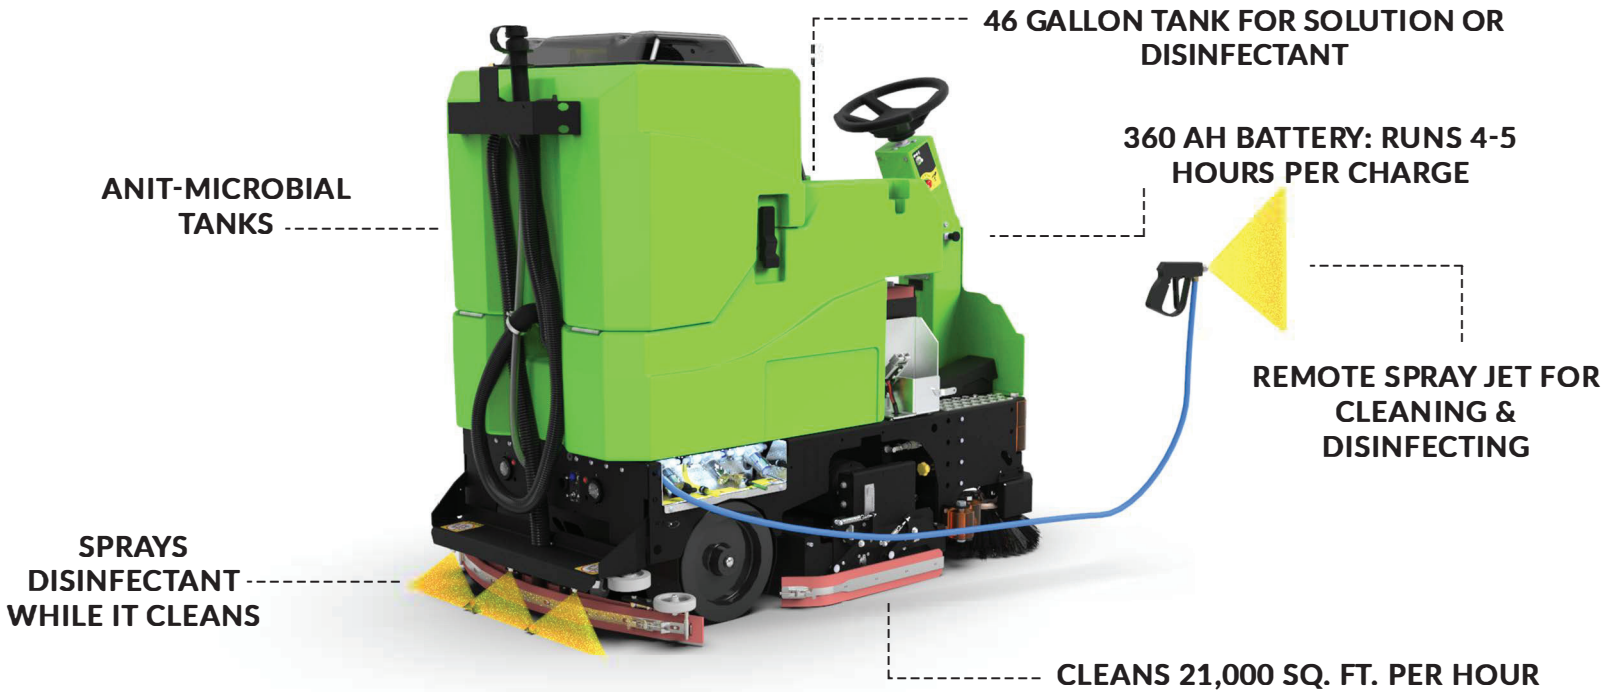

FACTORY CAT SANITATION 46

33" SCRUBBER - SWEEPER - DISINFECTANT APPLICATOR

**IDEAL FOR
DISINFECTING
FACILITY
FLOORS**

3 CLEANING MODES:

- Scrub, Sweep, Apply Disinfectant
- Scrub & Sweep
- Apply Disinfectant Only